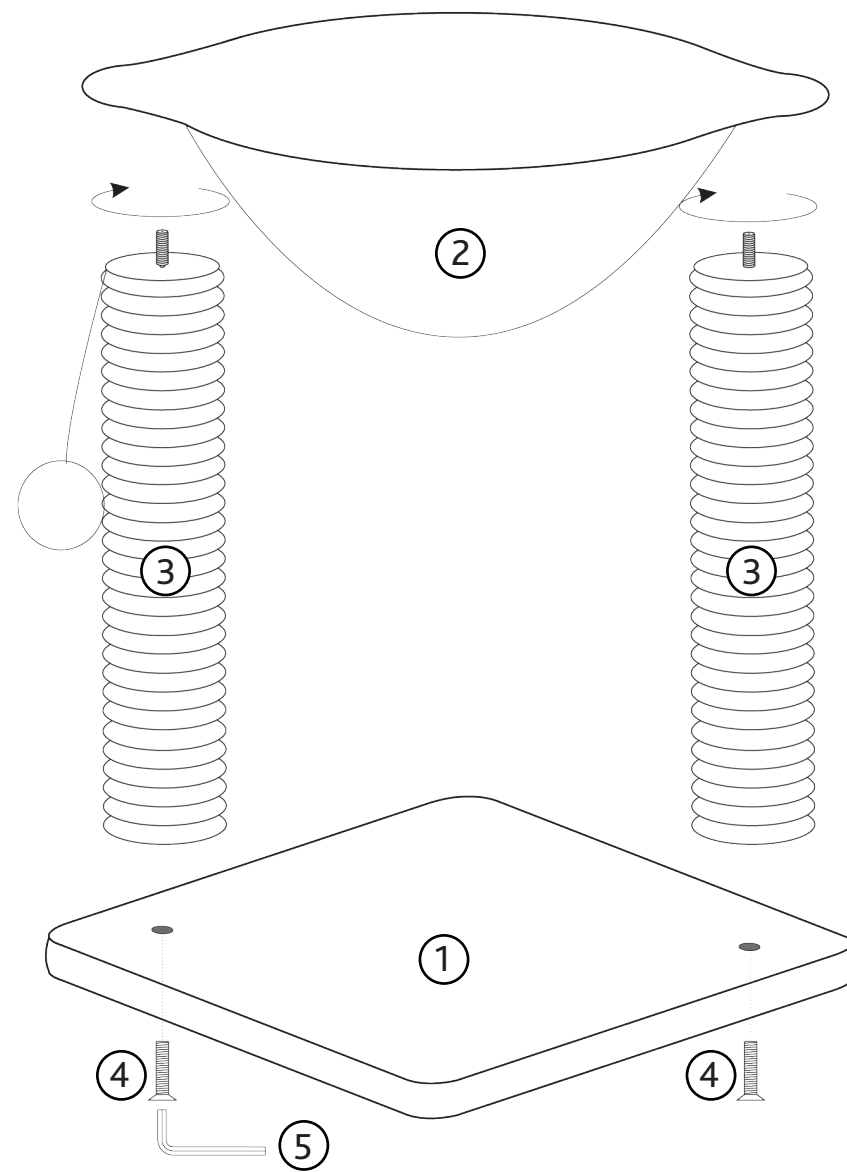

Item No.	Scratching Post	Color	Height
		cream	19.5 cm

Pos. No.	Description	Measurement in inch	Quantity
Pos. 1	Bottom plate	16 x 16	1
Pos. 2	Round hammock	20.75 x 15.5	1
Pos. 3	Post with spacer bolt	∅ 3.5 x 16.75	2
Pos. 4	Countersunk bolt	0.25 x 1.75	2
Pos. 5	Allen key		1

**USA Advice**

This product should be assembled by an adult.